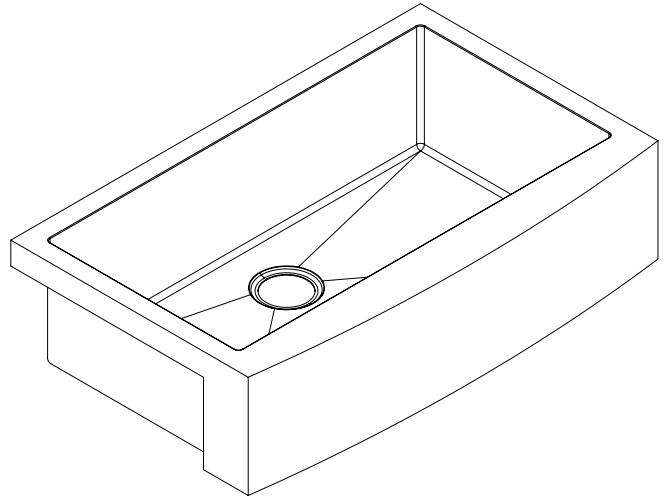

Model: K1-SF36

36" Farmhouse Apron 16 Gauge Stainless Steel Single Bowl Kitchen Sink

## SPEC SHEET

### Features

- Premium T-304 16G Stainless Steel material
- 10" deep bowl
- Sloped bottom drain with grooves
- Round 10mm corners
- Commercial grade brushed finish
- 3.5 inch real set drain
- Extra thick 3mm rubber sound dampening pads
- Full body coated
- Bottom grids, basket drainer included
- Recommended minimum cabinet size: 36"
- Limited lifetime warranty