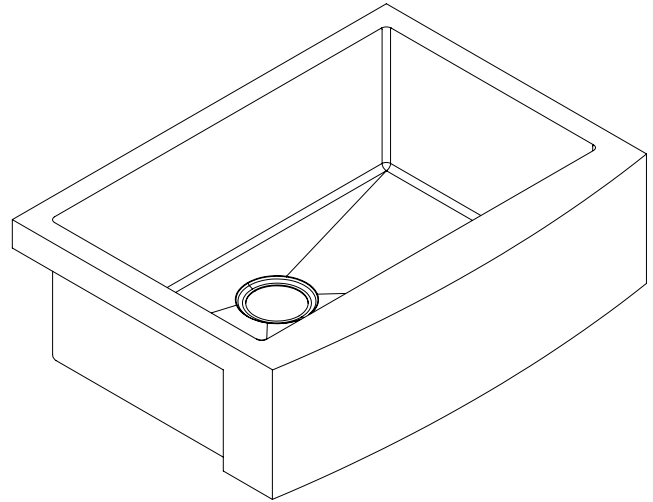

Model: K1-SF30

30" Farmhouse Apron 16 Gauge Stainless Steel Single Bowl Kitchen Sink

SPEC SHEET

Features

- Premium T-304 16G Stainless Steel material
- 10" deep bowl
- Sloped bottom drain with grooves
- Round 10mm corners
- Commercial grade brushed finish
- 3.5 inch real set drain
- Extra thick 3mm rubber sound dampening pads
- Full body coated
- Bottom grids, basket drainer included
- Recommended minimum cabinet size: 30"
- Limited lifetime warranty