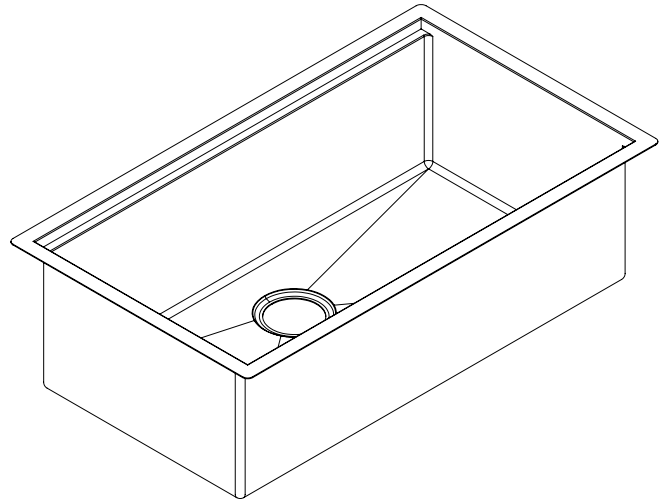

Model: K1-S33T

33" Workstation Undermount 16 Gauge Stainless Steel Single Bowl Kitchen Sink

### Features

- Premium T-304 16G Stainless Steel material
- Innovative workstation sink design
- 10" deep bowl
- Sloped bottom drain with grooves
- Round 10mm corners
- Commercial grade brushed finish
- 3.5 inch real set drain
- Extra thick 3mm rubber sound dampening pads
- Full body coated
- Bottom grids, colander, basket drainer included
- Recommended minimum cabinet size: 36"
- Limited lifetime warranty