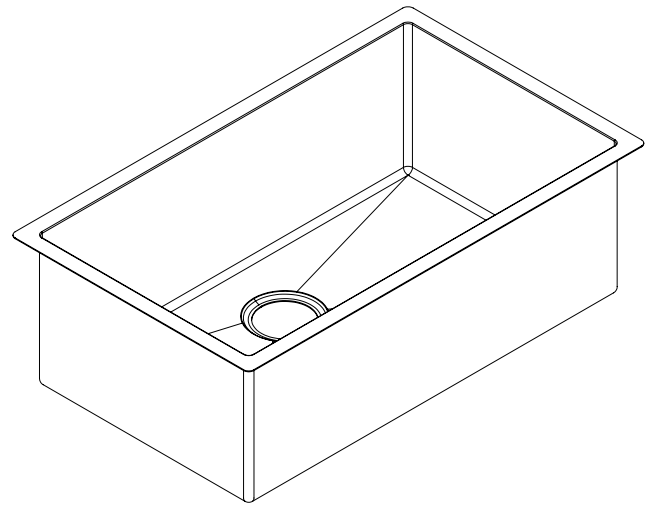

Model: K1-S30

30" Undermount 16 Gauge Stainless Steel Single Bowl Kitchen Sink

SPEC SHEET

Features

- Premium T-304 16G Stainless Steel material
- 10" deep bowl
- Sloped bottom drain with grooves
- Round 10mm corners
- Commercial grade brushed finish
- 3.5 inch real set drain
- Extra thick 3mm rubber sound dampening pads
- Full body coated
- Bottom grids, basket drainer included
- Recommended minimum cabinet size: 30"
- Limited lifetime warranty