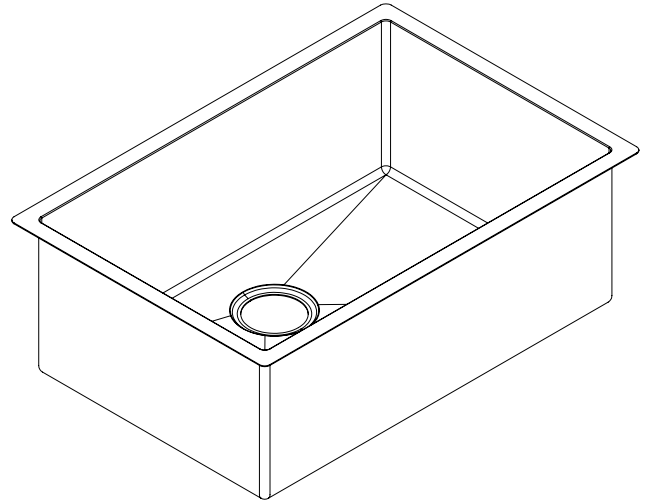

Model: K1-S28

28" Undermount 16 Gauge Stainless Steel Single Bowl Kitchen Sink

### Features

- Premium T-304 16G Stainless Steel material
- 10" deep bowl
- Sloped bottom drain with grooves
- Round 10mm corners
- Commercial grade brushed finish
- 3.5 inch real set drain
- Extra thick 3mm rubber sound dampening pads
- Full body coated
- Bottom grids, basket drainer included
- Recommended minimum cabinet size: 30"
- Limited lifetime warranty