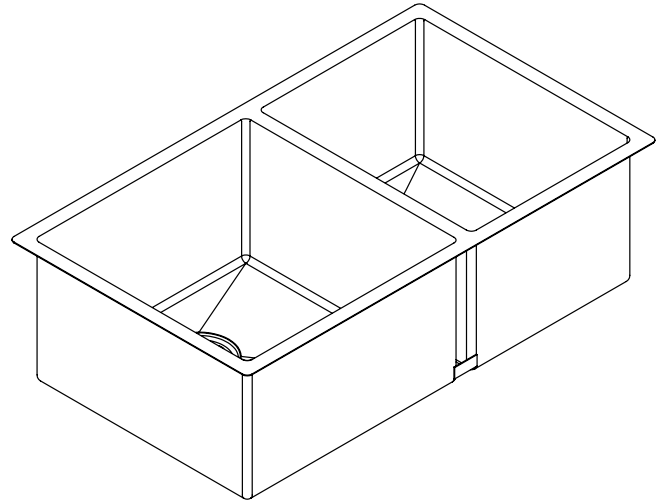

Model: K1-D33-BS

33" Undermount 16 Gauge Stainless Steel Double Basin(60/40) Kitchen Sink

### Features

- Premium T-304 16G Stainless Steel material
- 10" deep bowl
- Sloped bottom drain with grooves
- Round 10mm corners
- Commercial grade brushed finish
- 3.5 inch real set drain
- Extra thick 3mm rubber sound dampening pads
- Full body coated
- Bottom grids, basket drainer included
- Recommended minimum cabinet size: 36"
- Limited lifetime warranty